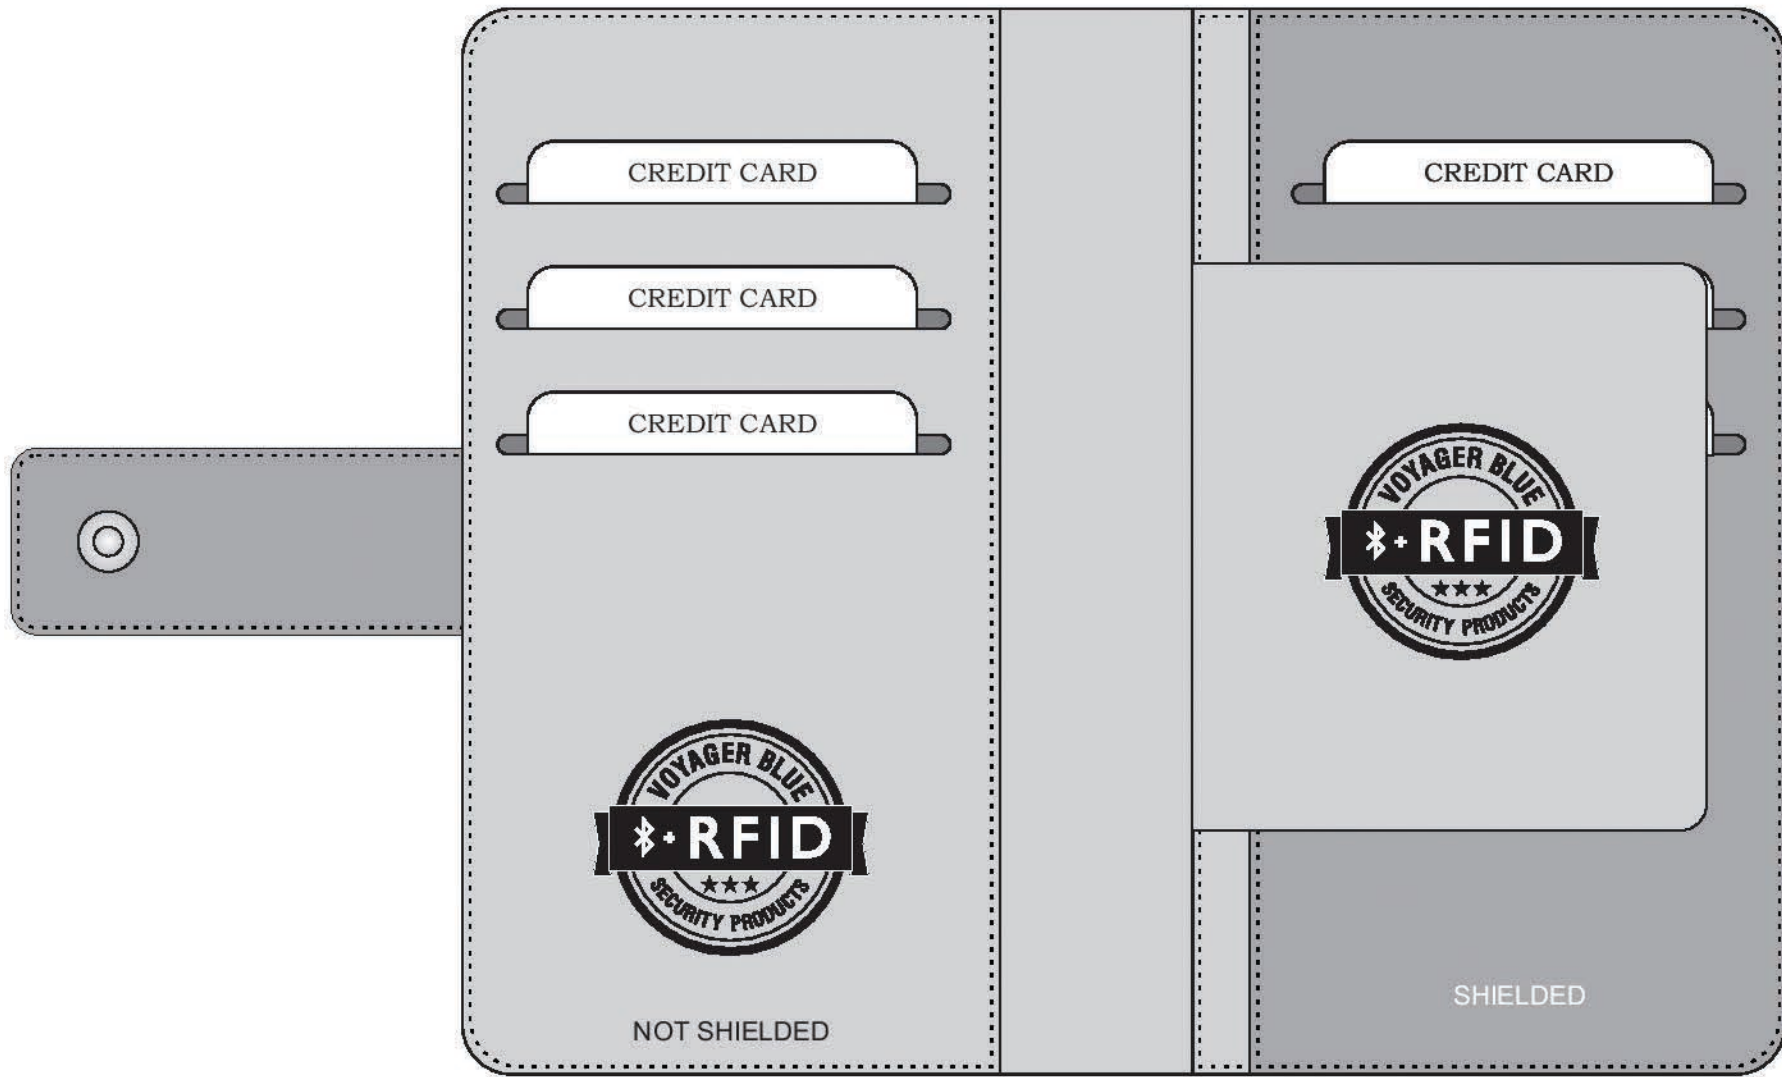

Products Name : CHELSEA
Size : 17.5 cm x 14.1 cm

YOUR LOGO HERE
30 MM 4 MM
YOUR LOGO HERE
40 MM 5 MM
YOUR LOGO HERE
60 MM 6 MM