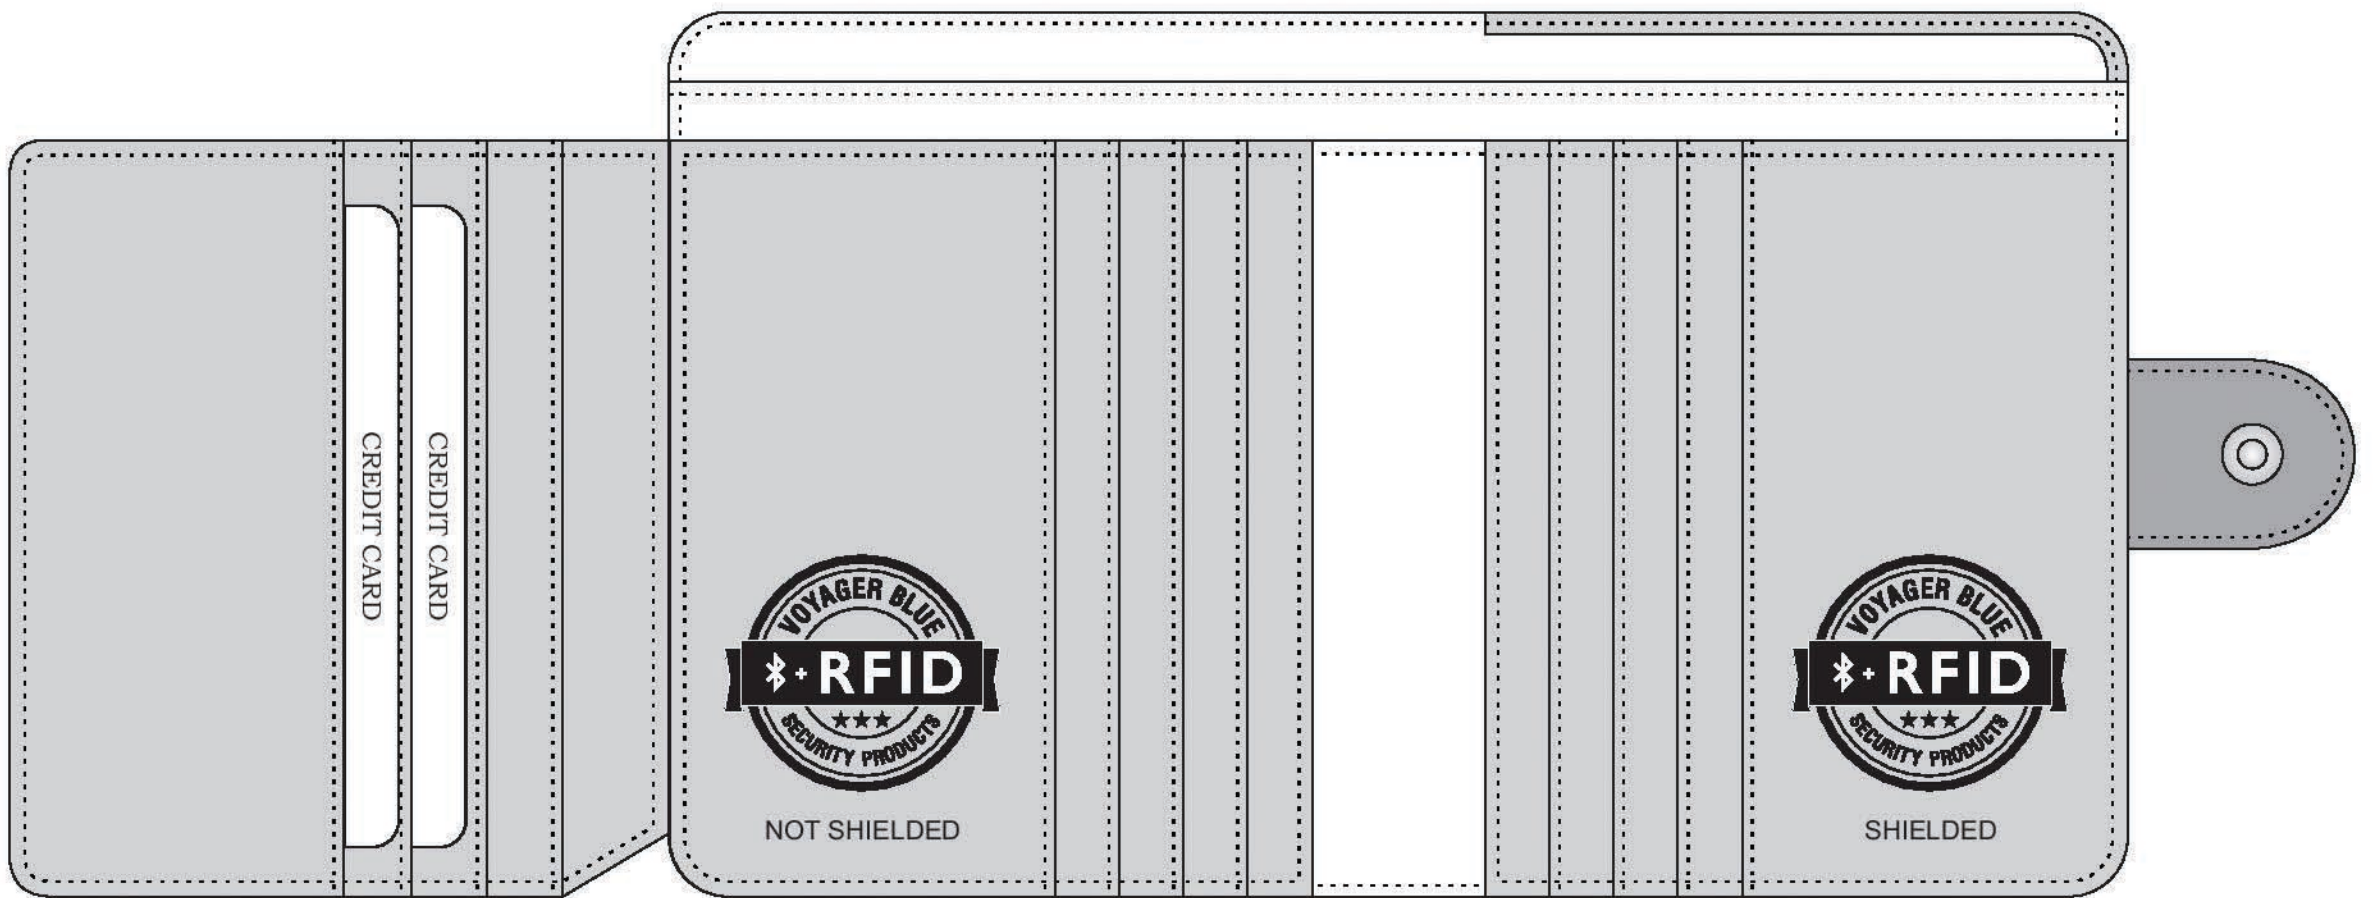

Products Name : PORTBELO
Size : 19 cm x 11.4 cm

YOUR LOGO HERE

30 MM

4 MM

YOUR LOGO HERE

40 MM

5 MM

YOUR LOGO HERE

60 MM

6 MM