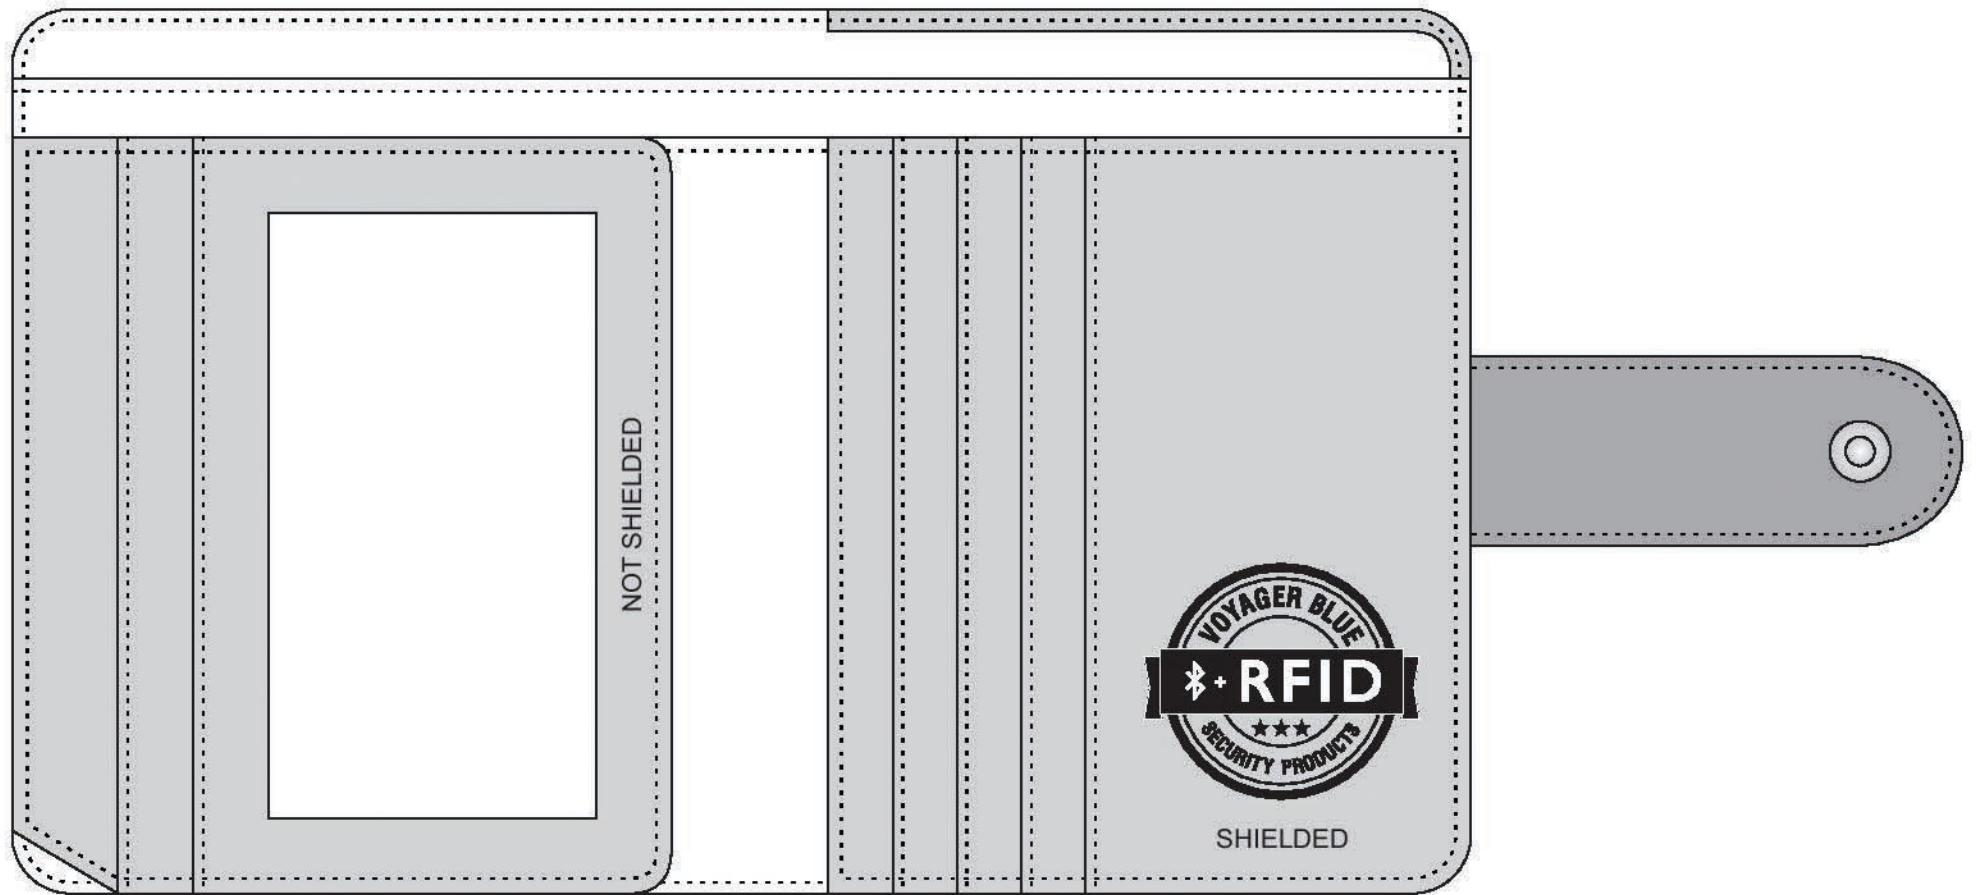

Products Name : PORTBELO
Size : 19 cm x 11.4 cm

YOUR LOGO HERE

30 MM

4 MM

YOUR LOGO HERE

40 MM

5 MM

YOUR LOGO HERE

60 MM

6 MM